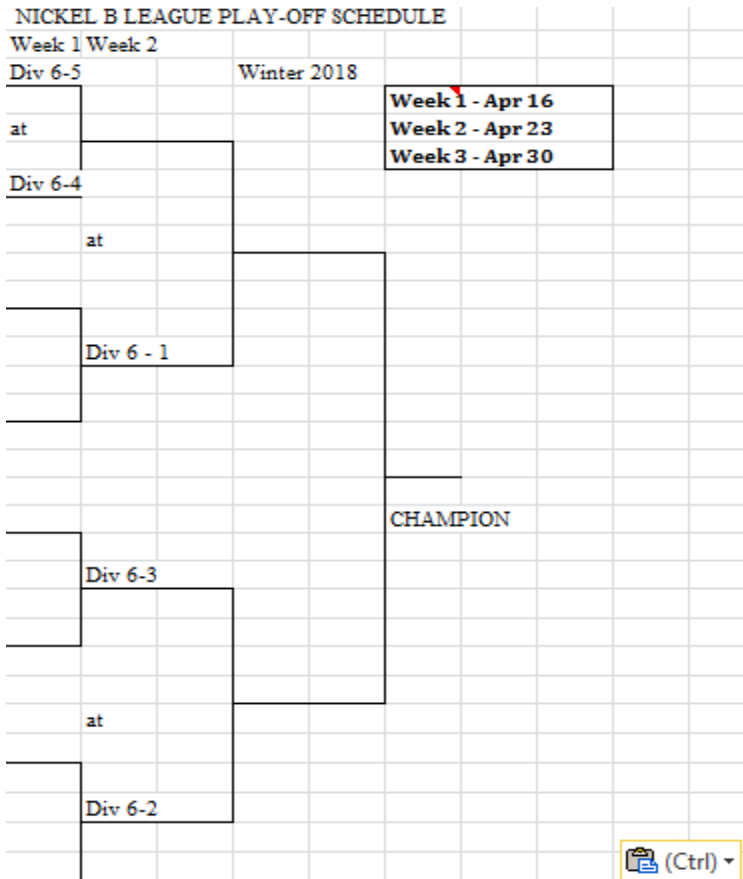

Division 6	
1. Eagle's Phoenix Rising	2427 Grove St (Blue Island) 708-388-9739 (in Basement)
2. Chris's Northside Last Chance	12431 S. Western 708-371-2488
3. O'Rourke's Where's The Whiskey?	11064 S. Western 773-429-1598
4. Longford Nursing Home	13815 S. Cicero 708-341-8608
5. Rosa's Roster's	9909 S. Harlem 708-423-4622
6. Eagles The Real Housewives of Alsip	2427 Grove St (Blue Island) 708-388-9739 (in Basement)

Teams on the right play at home									
JAN 26	FEB 5	FEB 12	FEB 19	FEB 26	MAR 5	MAR 12	MAR 19	MAR 26	APR 2
1-2	4-1	1-5	1-6	3-1	2-1	1-4	5-1	6-1	1-3
3-4	6-3	3-2	4-2	5-4	4-3	3-6	2-3	2-4	4-5
5-6	2-5	6-4	5-3	2-6	6-5	5-2	4-6	3-5	6-2

Report all match results by 11:00 AM Tuesday to 773-445-7700 or office@southsidedartleague.org
View League standings at www.southsidedartleague.org