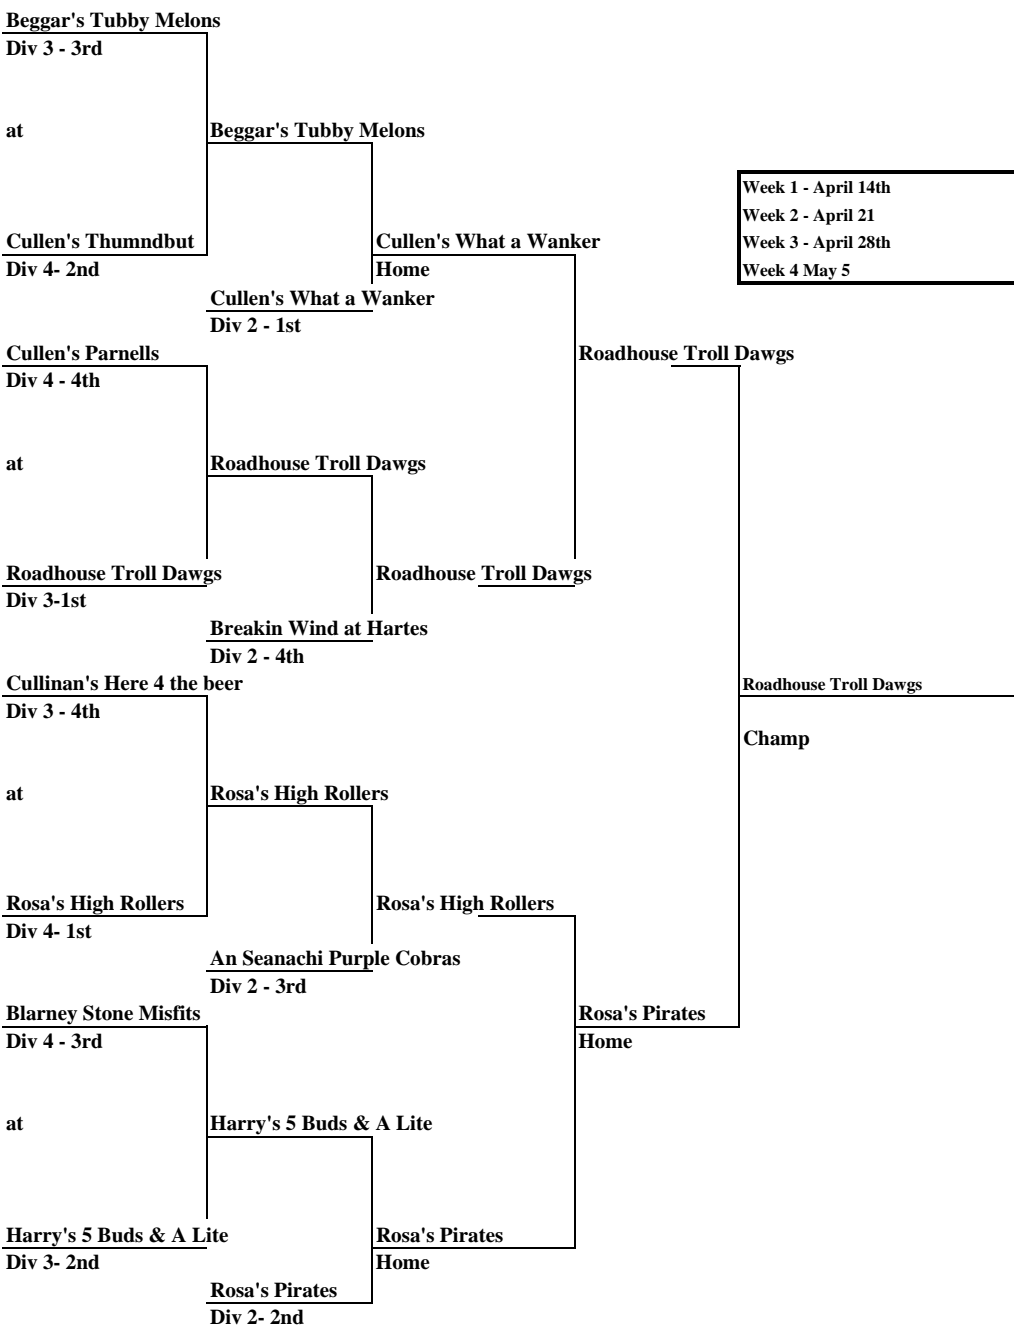

NICKEL A LEAGUE PLAY-OFF SCHEDULE

Week 1 Winter 2008

Week 1 - April 14th  
 Week 2 - April 21  
 Week 3 - April 28th  
 Week 4 May 5

Banquet Monday May 12th

Luck of the Draw Starts May 19