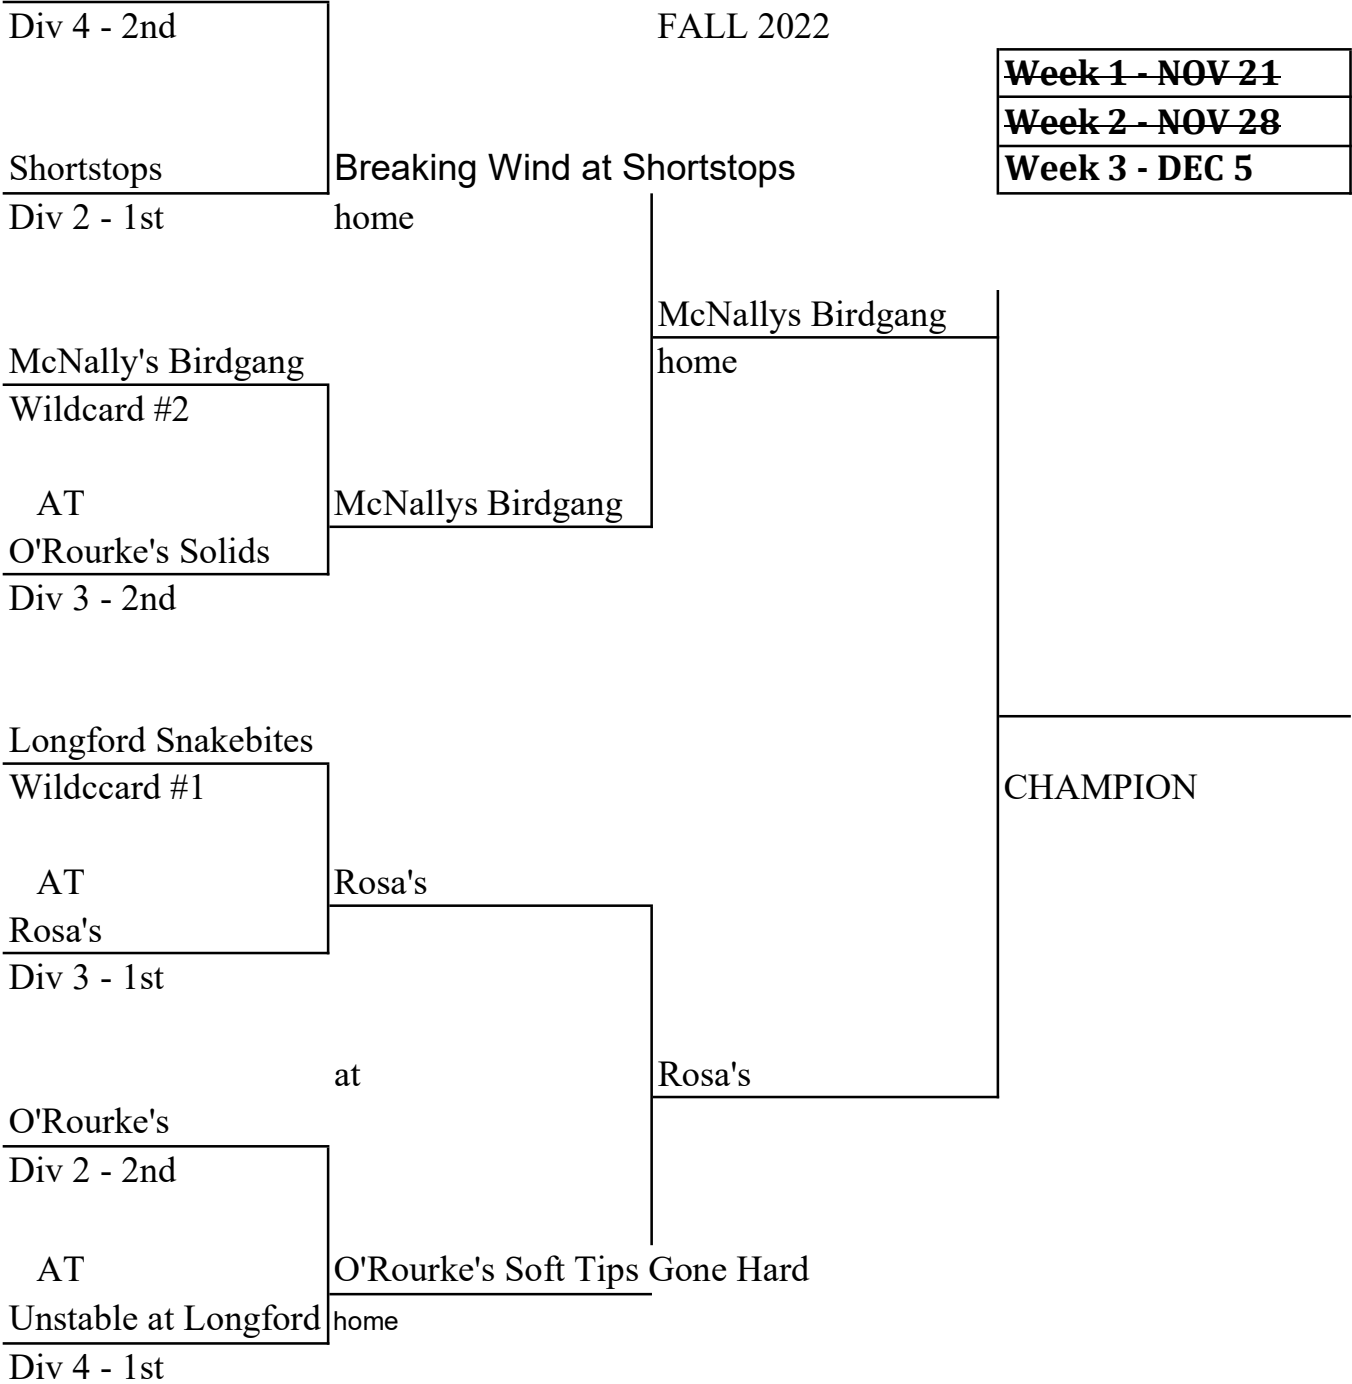

NICKEL LEAGUE PLAY-OFF SCHEDULE

Eagles look at those low rates

Wildcard #1 will be the division 2,3 or 4 team with the best record.
 Wildcard #2 will be the division 2,3 or 4 team with the second best record.